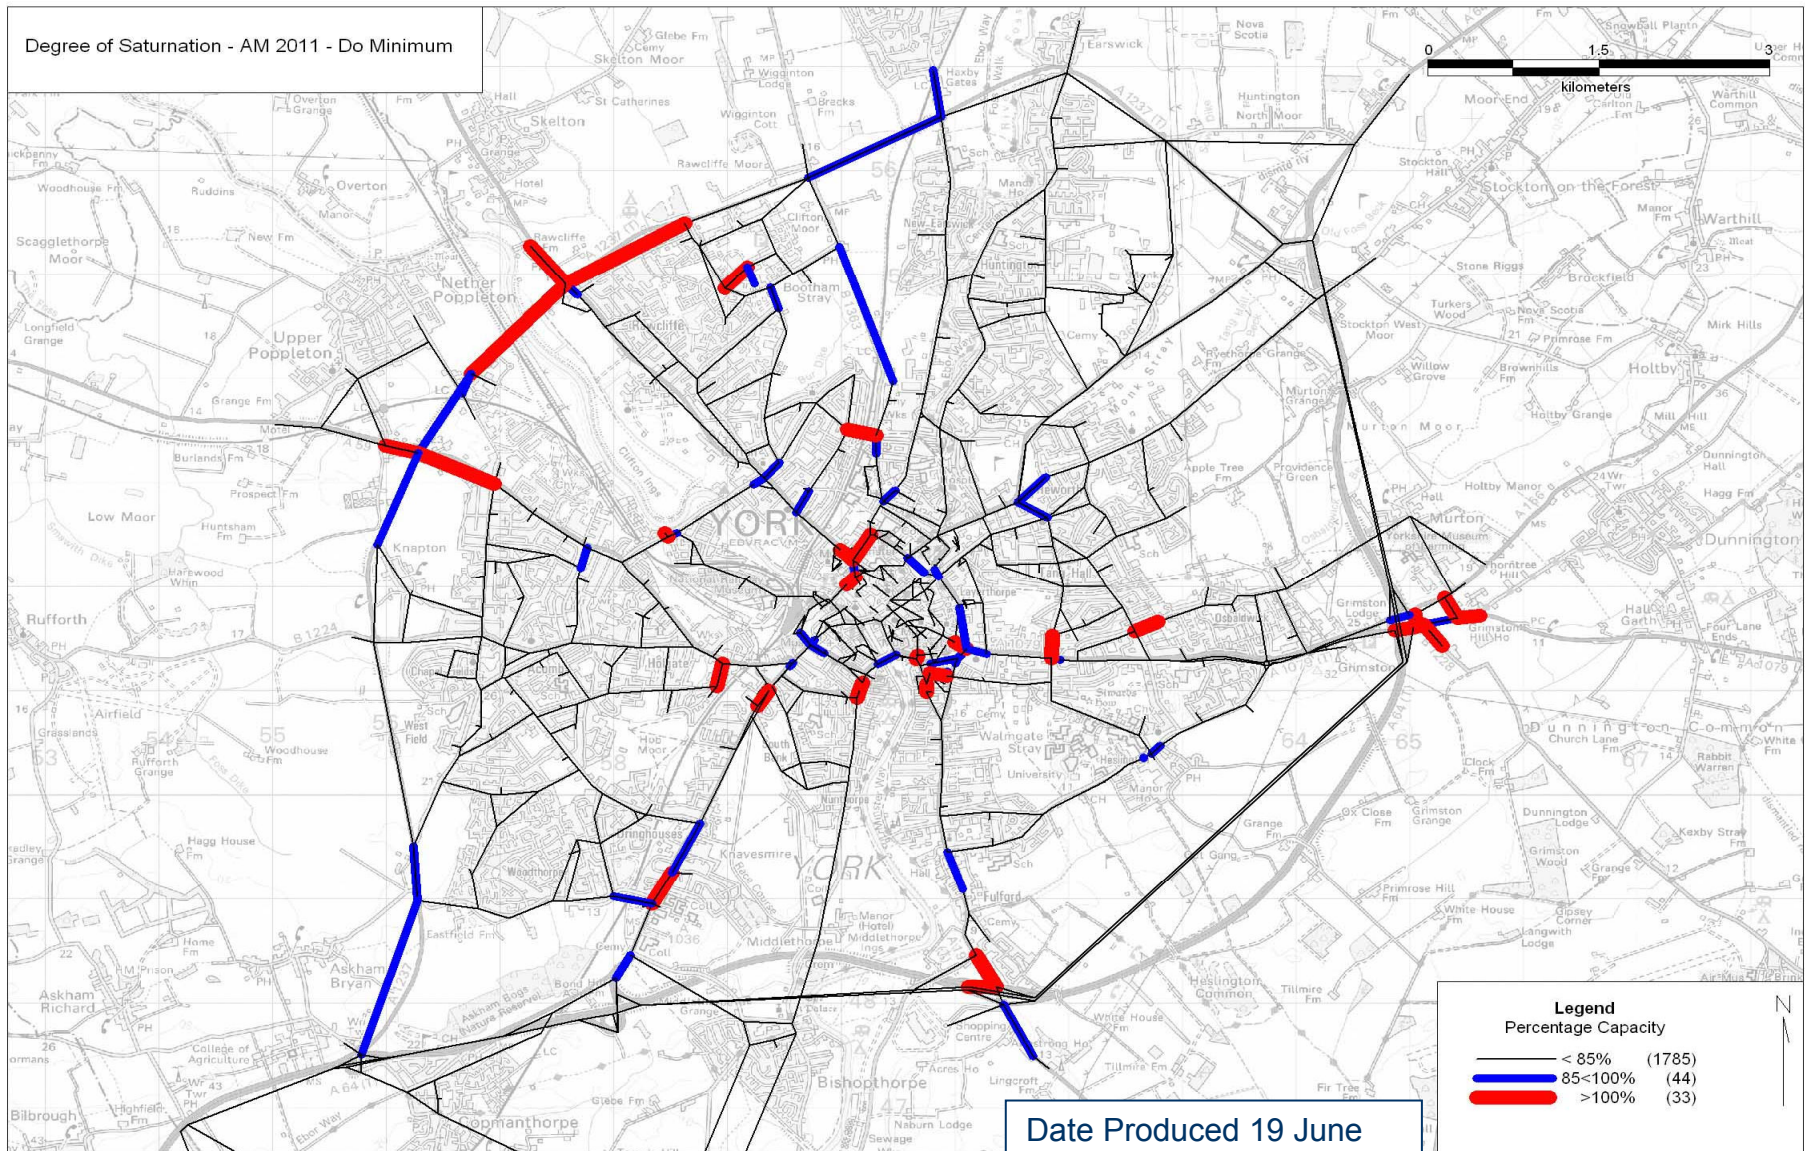

# AM Peak 2011 Do Minimum

# AM Peak 2021 Do Minimum